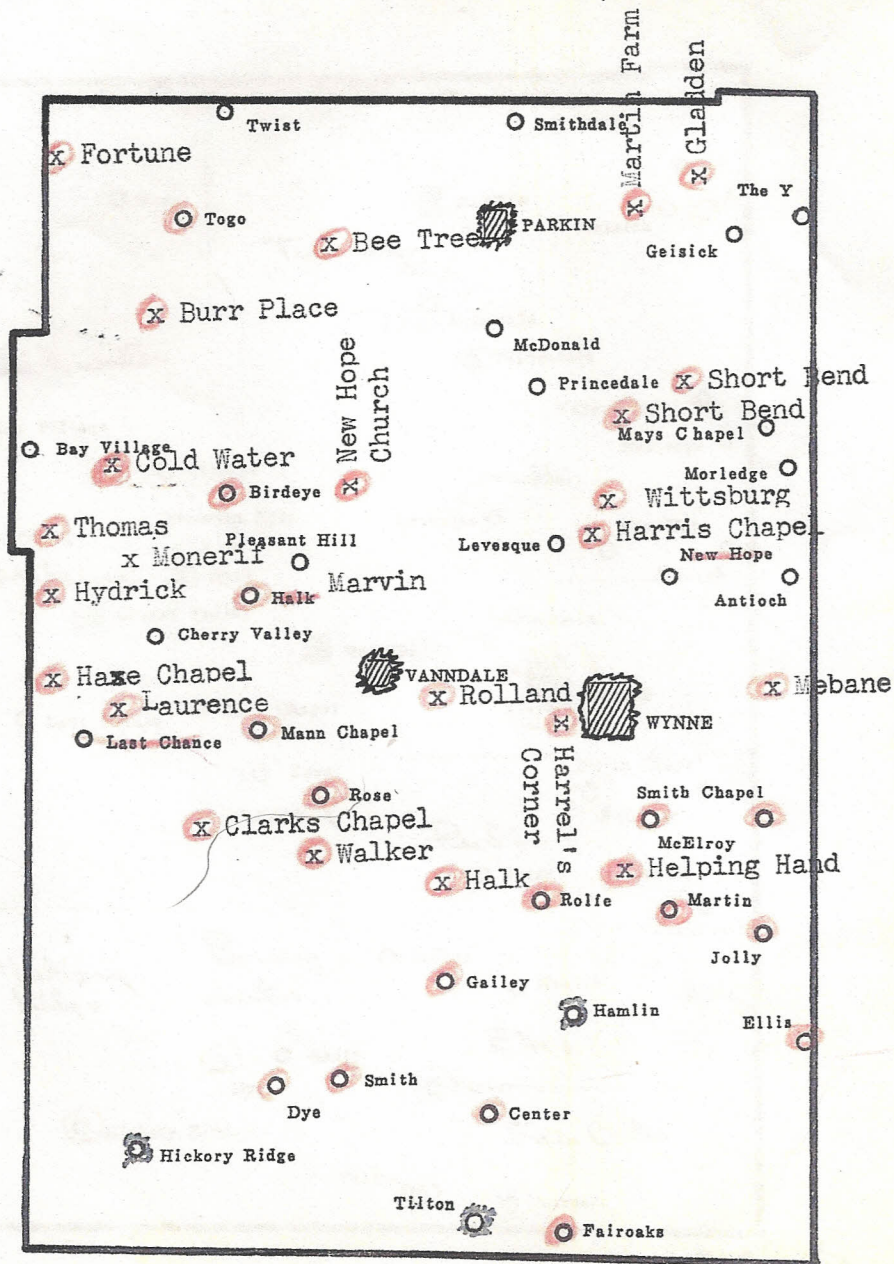

CROSS COUNTY

MS

4-H Clubs

- Vanndale, Jr
- Vanndale, Sr.
- Parkin, Jr.
- Parkin, Sr.
- Hickory Ridge
- Cherry Valley, Jr.
- Cherry Valley, Sr.
- Fortune
- Fair Oaks
- Rolfe
- Antioch
- New Hope
- Bay Village
- Birdeye
- Center
- Tilton
- McElroy
- Mebane
- Wynne

Red--Neighborhoods

Blue--Communities

CROSS COUNTY

← N.

H D Clubs

○ H D Clubs
X H-H Clubs