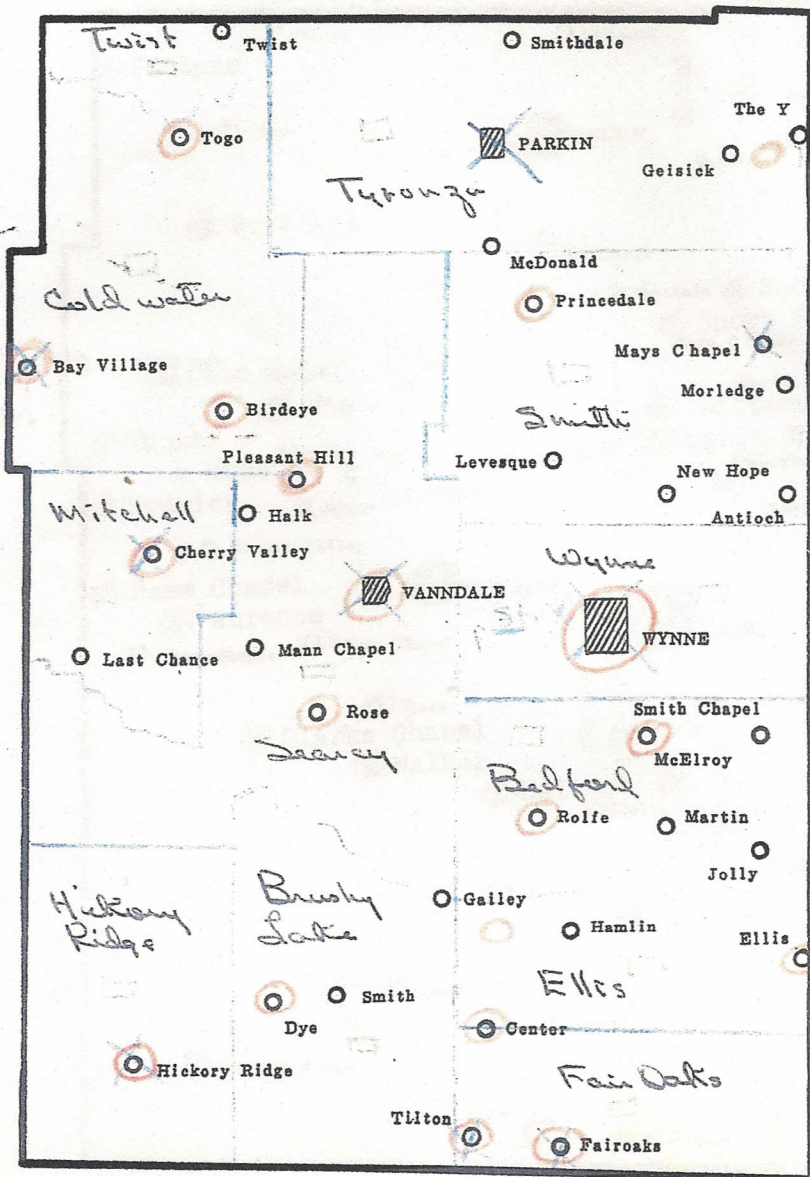

CROSS COUNTY

MS

4-H Clubs

- Vanndale, Jr
- Vanndale, Sr.
- Parkin, Jr.
- Parkin, Sr.
- Hickory Ridge
- Cherry Valley, Jr.
- Cherry Valley, Sr.
- Fortune
- Fair Oaks
- Rolfe
- Antioch
- New Hope
- Bay Village
- Birdeye
- Center
- Tilton
- McElroy
- Mebane
- Wynne

Red--Neighborhoods

Blue--Communities

CROSS COUNTY

← N.

H D Clubs

○ H D Clubs
X H-H Clubs